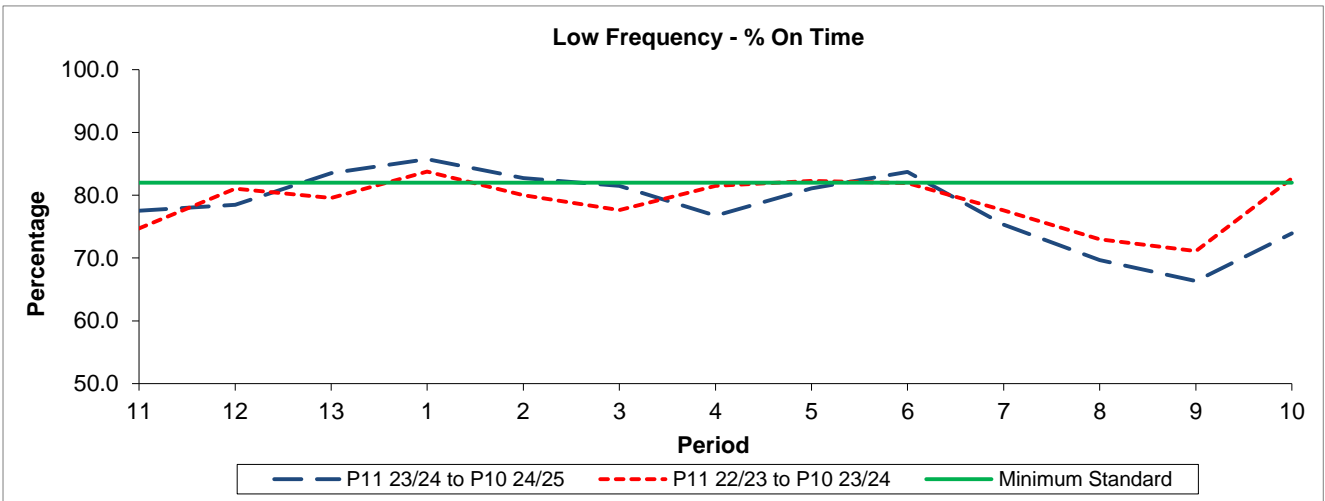

## Reliability Performance

Period	11	12	13	1	2	3	4	5	6	7	8	9	10
P11 23/24 to P10 24/25	77.53	78.48	83.52	85.75	82.71	81.51	76.74	81.10	83.73	75.29	69.67	66.33	73.93
P11 22/23 to P10 23/24	74.69	81.04	79.58	83.77	79.99	77.66	81.49	82.30	81.93	77.59	72.99	71.11	82.67
Minimum Standard	82.00	82.00	82.00	82.00	82.00	82.00	82.00	82.00	82.00	82.00	82.00	82.00	82.00