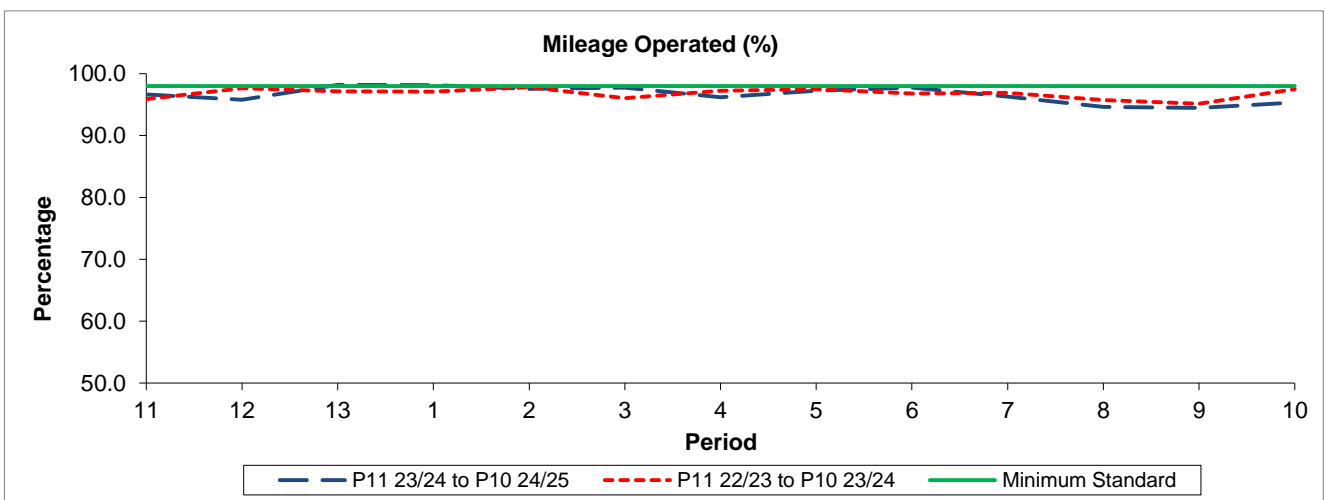

Mileage Performance

Period	11	12	13	1	2	3	4	5	6	7	8	9	10
P11 23/24 to P10 24/25	96.64	95.80	98.19	98.16	97.54	97.77	96.20	97.24	97.74	96.30	94.64	94.47	95.36
P11 22/23 to P10 23/24	95.91	97.63	97.13	97.09	97.81	96.05	97.23	97.47	96.77	96.87	95.73	95.14	97.50
Minimum Standard	98.00	98.00	98.00	98.00	98.00	98.00	98.00	98.00	98.00	98.00	98.00	98.00	98.00

Mileage Performance figures are based on four weeks data