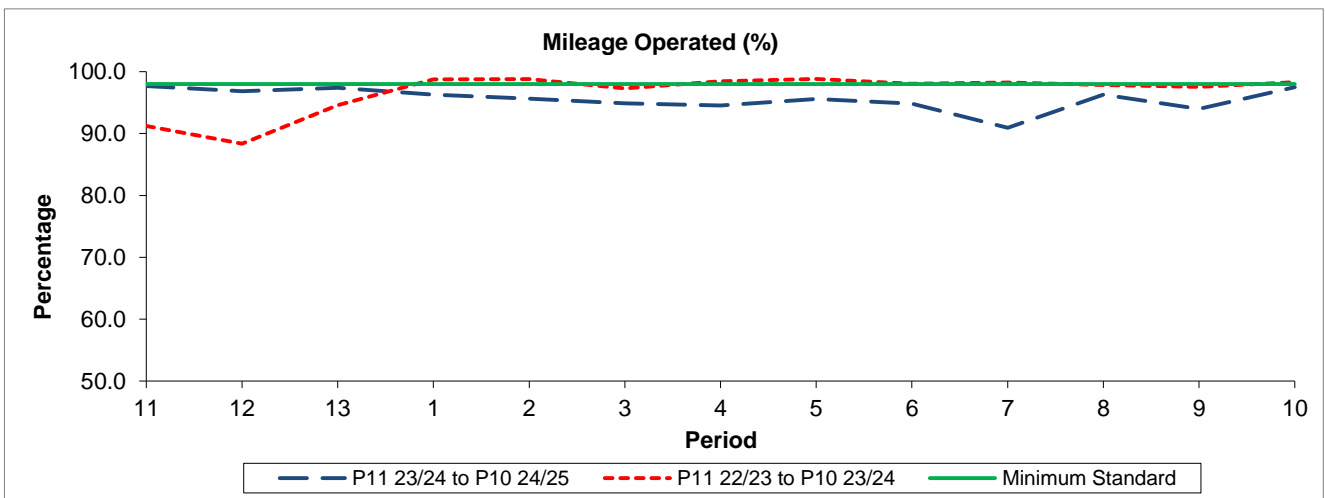

Mileage Performance

Period	11	12	13	1	2	3	4	5	6	7	8	9	10
P11 23/24 to P10 24/25	97.67	96.86	97.38	96.28	95.63	94.87	94.52	95.59	94.82	90.93	96.27	93.96	97.47
P11 22/23 to P10 23/24	91.22	88.36	94.57	98.77	98.81	97.27	98.42	98.82	98.05	98.25	97.82	97.56	98.32
Minimum Standard	98.00	98.00	98.00	98.00	98.00	98.00	98.00	98.00	98.00	98.00	98.00	98.00	98.00

Mileage Performance figures are based on four weeks data