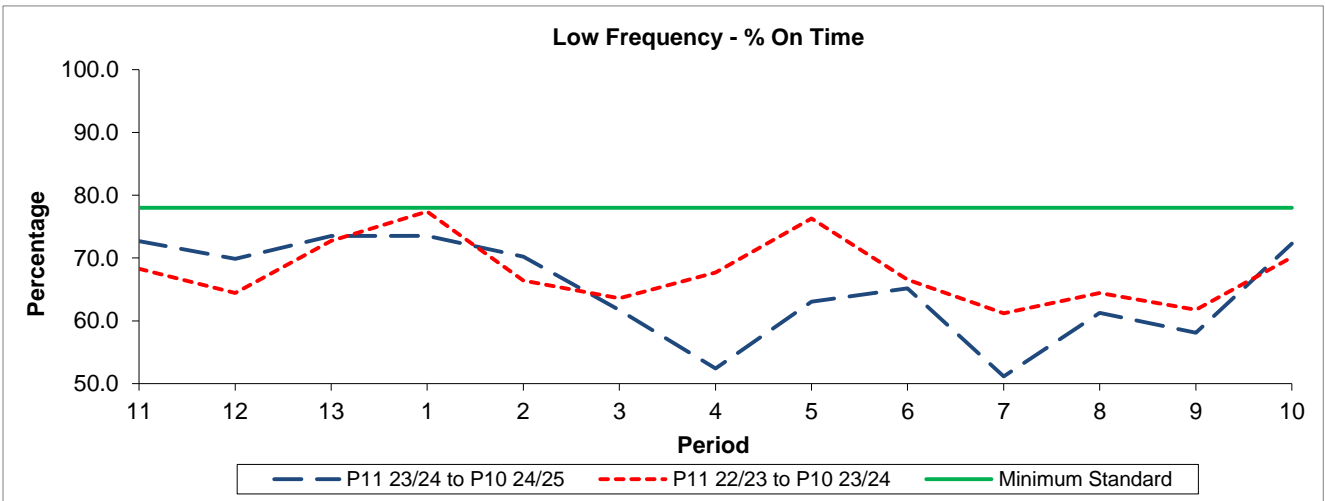

## Reliability Performance

Period	11	12	13	1	2	3	4	5	6	7	8	9	10
P11 23/24 to P10 24/25	72.71	69.89	73.51	73.51	70.24	61.72	52.40	63.06	65.18	51.15	61.27	58.11	72.30
P11 22/23 to P10 23/24	68.31	64.41	72.76	77.40	66.40	63.61	67.70	76.31	66.56	61.20	64.41	61.76	70.10
Minimum Standard	78.00	78.00	78.00	78.00	78.00	78.00	78.00	78.00	78.00	78.00	78.00	78.00	78.00

% On Time performance figures are based on four weeks data