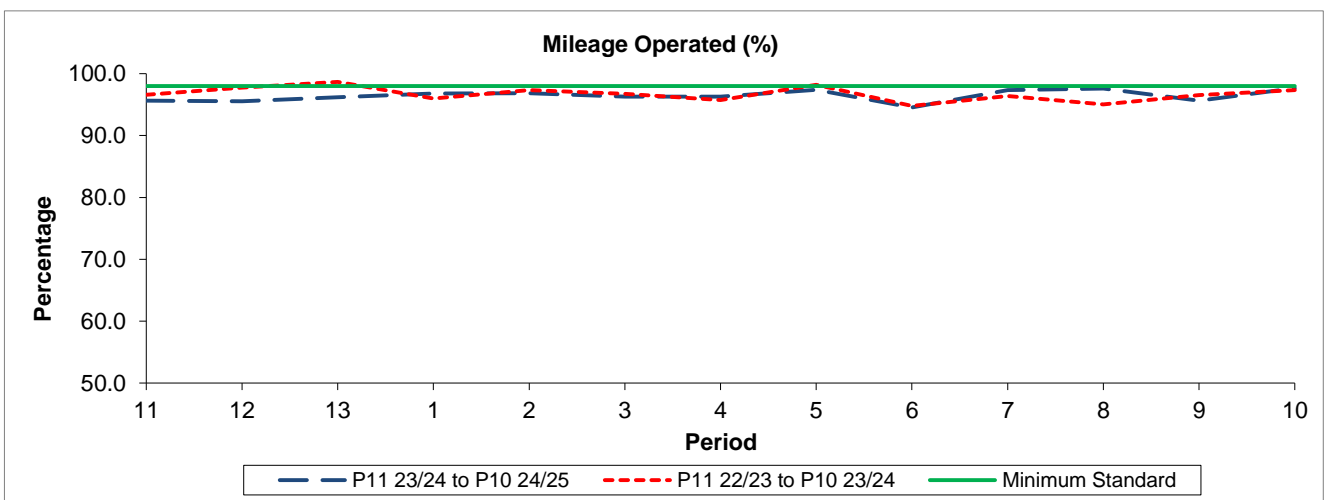

Mileage Performance

Period	11	12	13	1	2	3	4	5	6	7	8	9	10
P11 23/24 to P10 24/25	95.65	95.54	96.21	96.79	96.86	96.31	96.28	97.42	94.54	97.36	97.60	95.64	97.65
P11 22/23 to P10 23/24	96.60	97.75	98.67	95.97	97.36	96.74	95.72	98.18	94.79	96.41	95.02	96.54	97.35
Minimum Standard	98.00	98.00	98.00	98.00	98.00	98.00	98.00	98.00	98.00	98.00	98.00	98.00	98.00

Mileage Performance figures are based on four weeks data