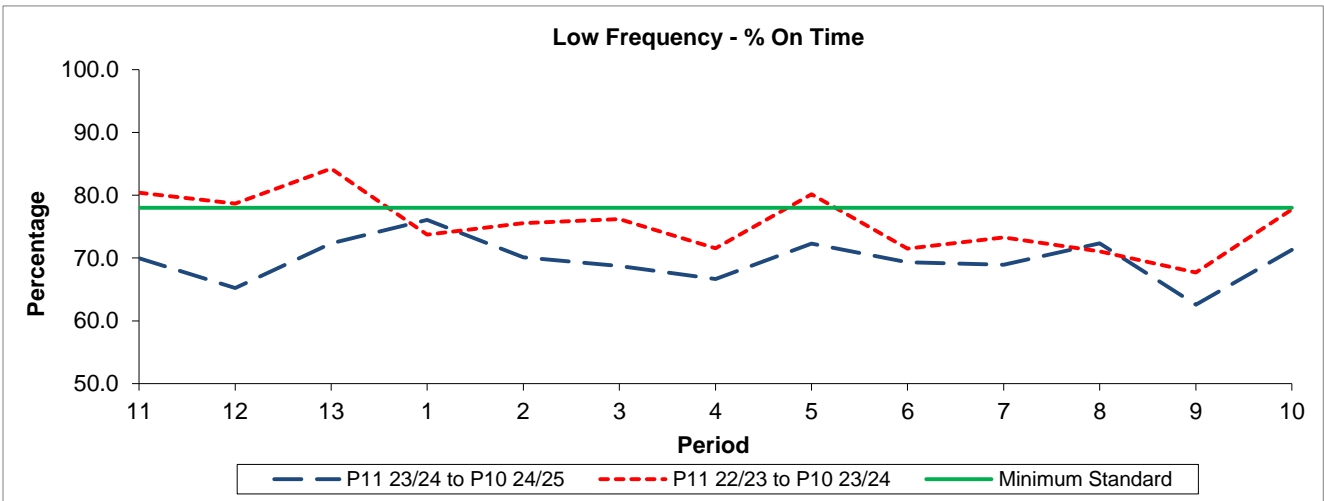

## Reliability Performance

Period	11	12	13	1	2	3	4	5	6	7	8	9	10
P11 23/24 to P10 24/25	69.96	65.22	72.35	76.07	70.12	68.74	66.65	72.28	69.30	68.94	72.33	62.57	71.30
P11 22/23 to P10 23/24	80.39	78.69	84.24	73.72	75.56	76.20	71.54	80.17	71.50	73.29	71.03	67.70	77.73
Minimum Standard	78.00	78.00	78.00	78.00	78.00	78.00	78.00	78.00	78.00	78.00	78.00	78.00	78.00

% On Time performance figures are based on four weeks data

## Mileage Performance

Period	11	12	13	1	2	3	4	5	6	7	8	9	10
P11 23/24 to P10 24/25	95.65	95.54	96.21	96.79	96.86	96.31	96.28	97.42	94.54	97.36	97.60	95.64	97.65
P11 22/23 to P10 23/24	96.60	97.75	98.67	95.97	97.36	96.74	95.72	98.18	94.79	96.41	95.02	96.54	97.35
Minimum Standard	98.00	98.00	98.00	98.00	98.00	98.00	98.00	98.00	98.00	98.00	98.00	98.00	98.00

Mileage Performance figures are based on four weeks data