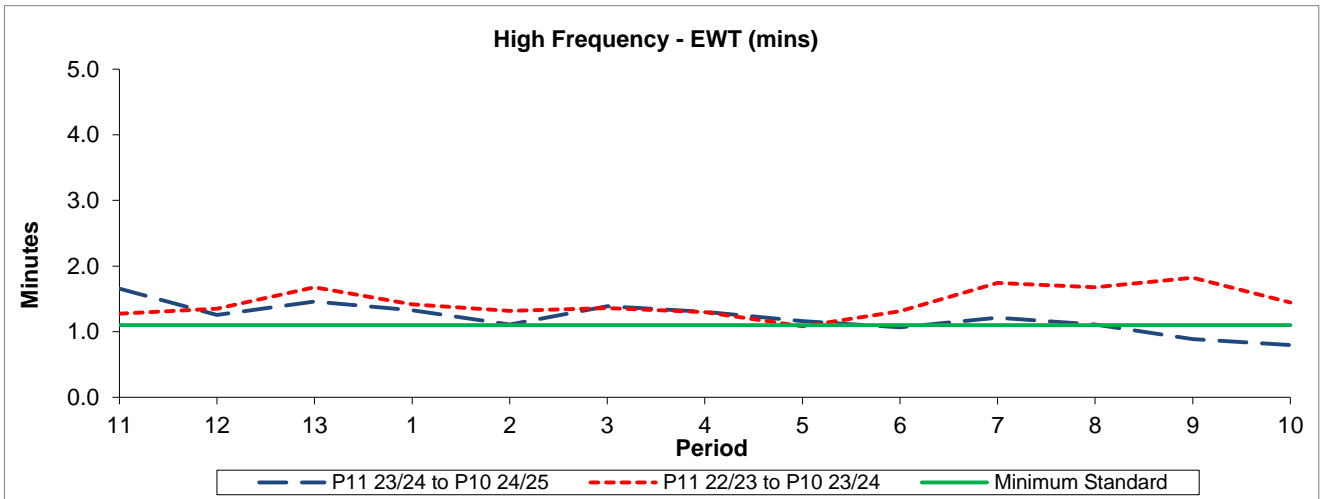

QSI & Mileage Performance Results

Route 207

Reliability Performance

The EWT (mins) figures are based on four weeks data

Mileage Performance

Mileage Performance figures are based on four weeks data