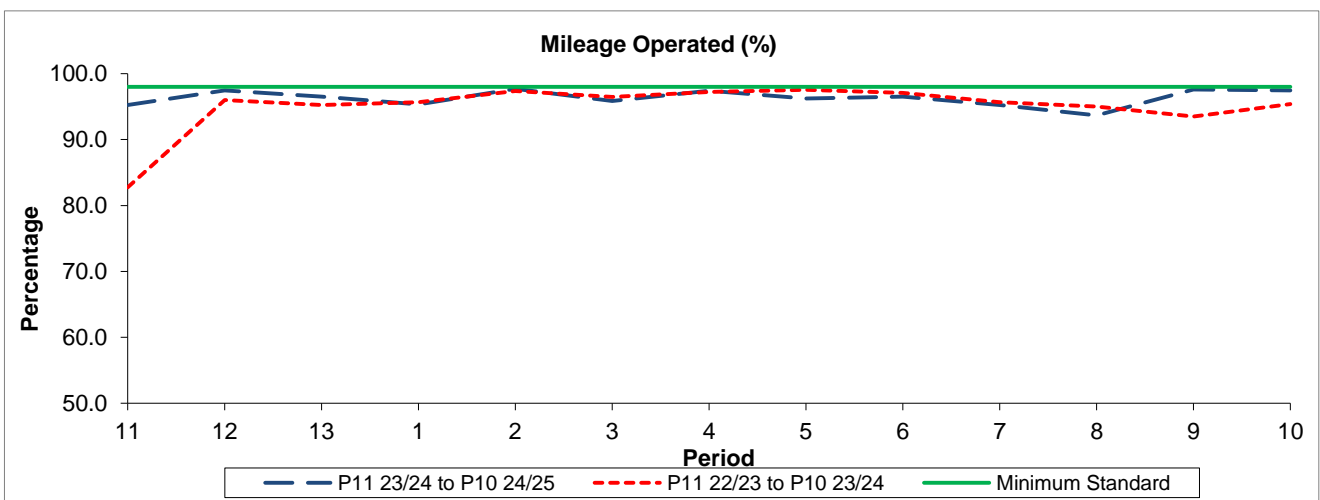

QSI & Mileage Performance Results

Route 207

Reliability Performance

The EWT (mins) figures are based on four weeks data

Mileage Performance

Mileage Performance figures are based on four weeks data