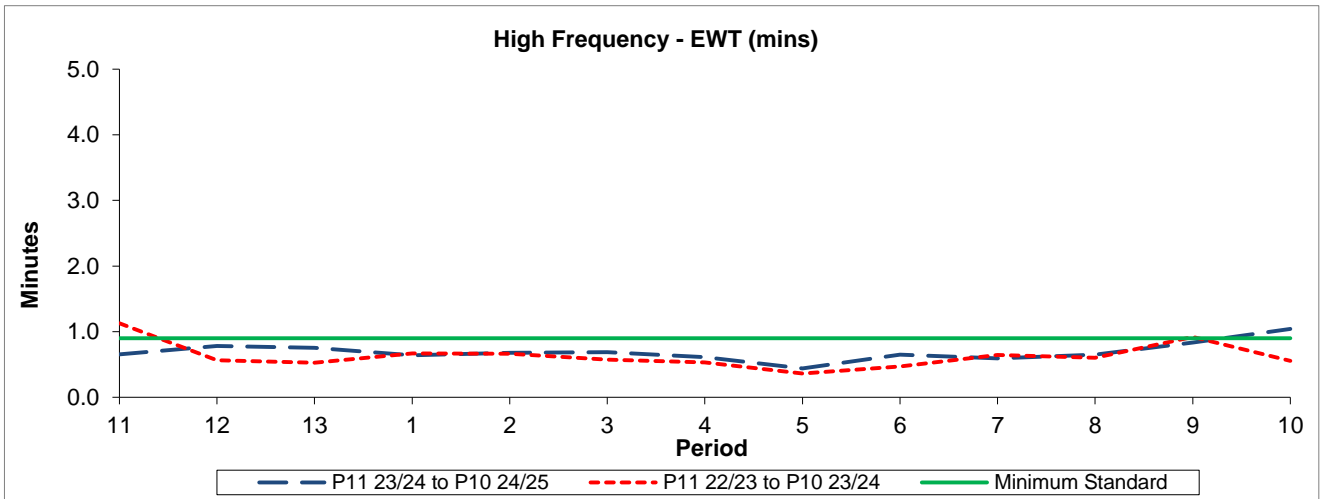

QSI & Mileage Performance Results

Route 193

Reliability Performance

The EWT (mins) figures are based on four weeks data

Mileage Performance

Mileage Performance figures are based on four weeks data