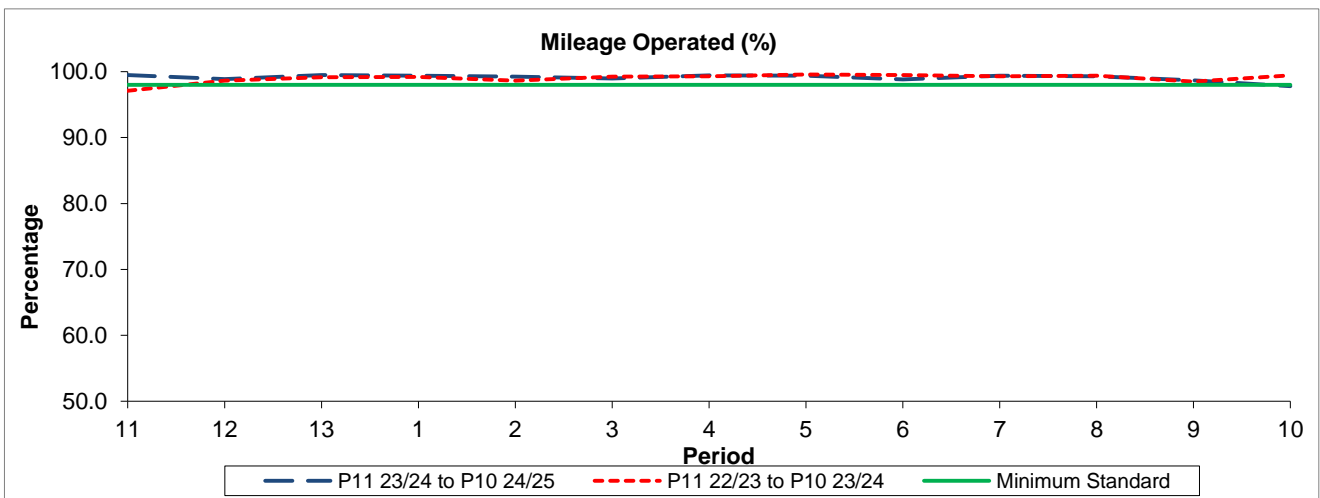

QSI & Mileage Performance Results

Route 193

Reliability Performance

The EWT (mins) figures are based on four weeks data

Mileage Performance

Mileage Performance figures are based on four weeks data