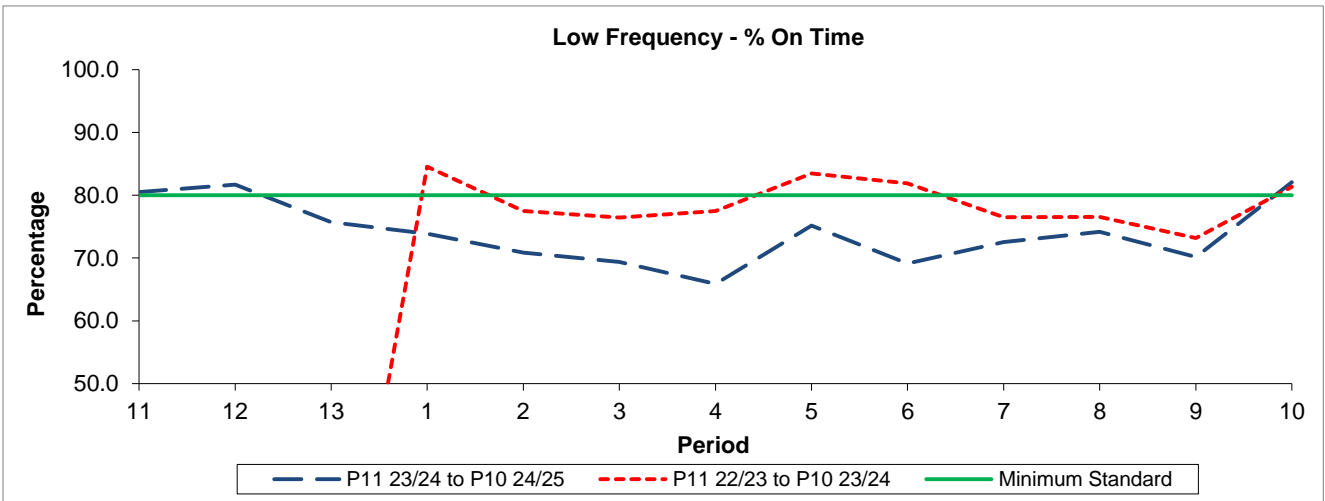

QSI & Mileage Performance Results

Route 187

Reliability Performance

Period	11	12	13	1	2	3	4	5	6	7	8	9	10
P11 23/24 to P10 24/25	80.51	81.67	75.69	73.89	70.87	69.38	65.88	75.16	69.15	72.55	74.15	70.16	82.08
P11 22/23 to P10 23/24				84.55	77.47	76.43	77.48	83.48	81.88	76.48	76.53	73.16	81.36
Minimum Standard	80.00	80.00	80.00	80.00	80.00	80.00	80.00	80.00	80.00	80.00	80.00	80.00	80.00

% On Time performance figures are based on four weeks data

Mileage Performance

Period	11	12	13	1	2	3	4	5	6	7	8	9	10
P11 23/24 to P10 24/25	97.26	97.15	96.54	95.87	95.05	94.50	93.53	96.87	95.35	92.66	90.25	94.31	97.95
P11 22/23 to P10 23/24	97.89	97.14	96.10	98.50	97.16	97.60	97.16	96.91	96.95	97.22	96.08	94.49	95.83
Minimum Standard	98.00	98.00	98.00	98.00	98.00	98.00	98.00	98.00	98.00	98.00	98.00	98.00	98.00

Mileage Performance figures are based on four weeks data