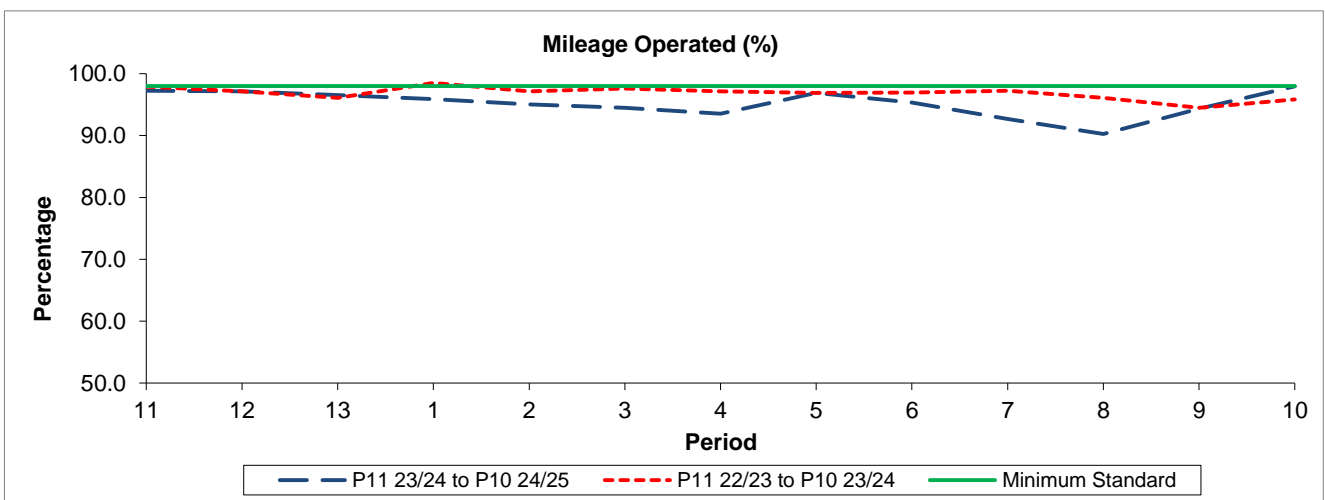

QSI & Mileage Performance Results

Route 187

Reliability Performance

Period	11	12	13	1	2	3	4	5	6	7	8	9	10
P11 23/24 to P10 24/25	80.51	81.67	75.69	73.89	70.87	69.38	65.88	75.16	69.15	72.55	74.15	70.16	82.08
P11 22/23 to P10 23/24				84.55	77.47	76.43	77.48	83.48	81.88	76.48	76.53	73.16	81.36
Minimum Standard	80.00	80.00	80.00	80.00	80.00	80.00	80.00	80.00	80.00	80.00	80.00	80.00	80.00

% On Time performance figures are based on four weeks data

Mileage Performance

Period	11	12	13	1	2	3	4	5	6	7	8	9	10
P11 23/24 to P10 24/25	97.26	97.15	96.54	95.87	95.05	94.50	93.53	96.87	95.35	92.66	90.25	94.31	97.95
P11 22/23 to P10 23/24	97.89	97.14	96.10	98.50	97.16	97.60	97.16	96.91	96.95	97.22	96.08	94.49	95.83
Minimum Standard	98.00	98.00	98.00	98.00	98.00	98.00	98.00	98.00	98.00	98.00	98.00	98.00	98.00

Mileage Performance figures are based on four weeks data