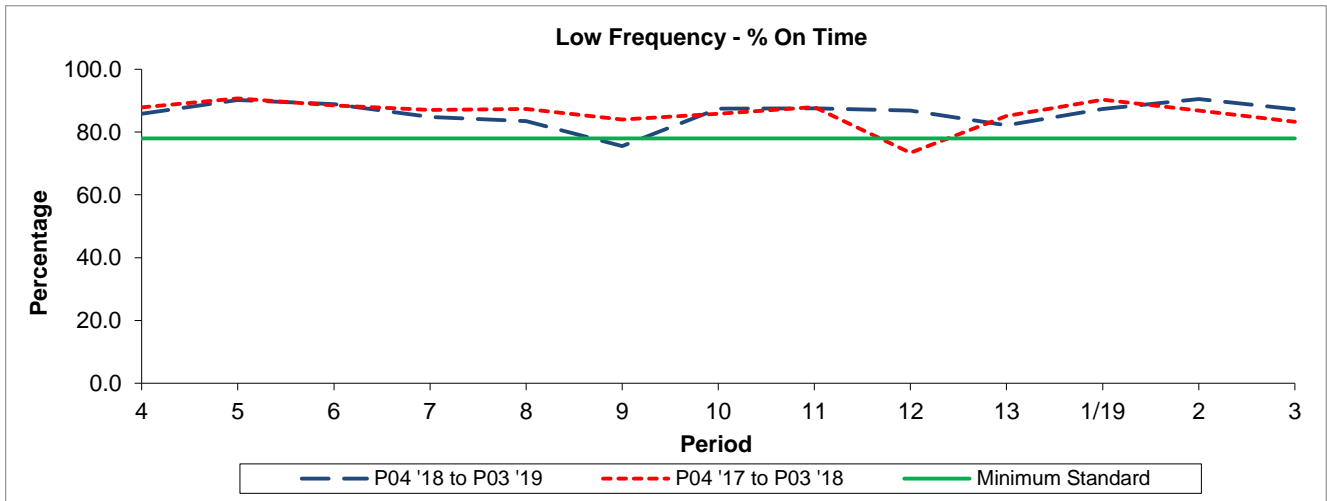

## Reliability Performance

Period	4	5	6	7	8	9	10	11	12	13	1/19	2	3
P04 '18 to P03 '19	85.84	90.19	88.92	84.83	83.50	75.57	87.50	87.57	86.86	82.16	87.40	90.54	87.23
P04 '17 to P03 '18	87.83	90.77	88.46	87.06	87.36	83.97	85.86	88.01	73.42	85.14	90.36	86.83	83.27
Minimum Standard	78.00	78.00	78.00	78.00	78.00	78.00	78.00	78.00	78.00	78.00	78.00	78.00	78.00

## Mileage Performance

Period	4	5	6	7	8	9	10	11	12	13	1/19	2	3
P04 '18 to P03 '19	98.01	99.37	99.02	98.38	97.63	95.57	98.27	97.68	97.67	97.49	98.73	99.01	98.00
P04 '17 to P03 '18	98.99	99.46	99.07	98.83	98.93	98.86	97.22	98.94	93.60	97.72	98.88	98.65	98.40
Minimum Standard	98.00	98.00	98.00	98.00	98.00	98.00	98.00	98.00	98.00	98.00	98.00	98.00	98.00