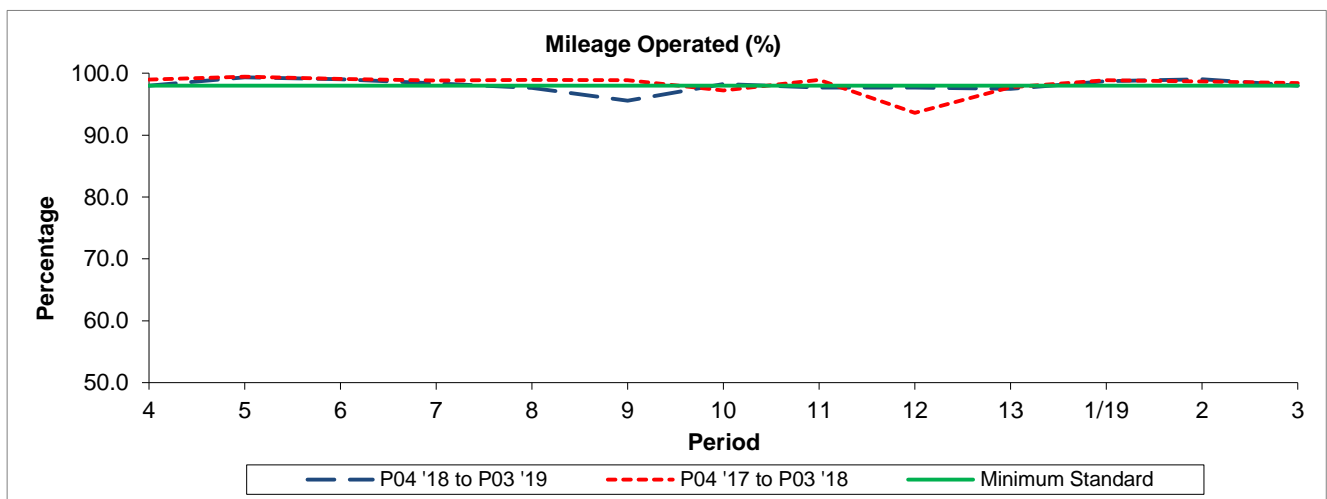

Mileage Performance

Period	4	5	6	7	8	9	10	11	12	13	1/19	2	3
P04 '18 to P03 '19	98.01	99.37	99.02	98.38	97.63	95.57	98.27	97.68	97.67	97.49	98.73	99.01	98.00
P04 '17 to P03 '18	98.99	99.46	99.07	98.83	98.93	98.86	97.22	98.94	93.60	97.72	98.88	98.65	98.40
Minimum Standard	98.00	98.00	98.00	98.00	98.00	98.00	98.00	98.00	98.00	98.00	98.00	98.00	98.00

Mileage Performance figures are based on four weeks data